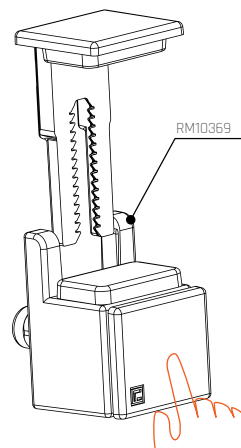

hawk

refined design, high power

CAR Fittings presents the new HAWK!

With this glass shelf-support, furniture glass can be mounted, with no-tools, stably and securely: the two non-slip rubber pads anchor the glass both at the bottom and top. In this way, furniture with glass shelves already installed can be transported safely.

With its clean lines and colours in line with the latest market trends, HAWK is the ideal solution to meet all design requirements, both technical and aesthetic.

CAR Fittings presenta il nuovo HAWK!

Con questo reggicristallo no-tools è possibile montare i cristalli del mobile in modo stabile e sicuro: i due gommini antiscivolo ancorano il vetro sia nella parte inferiore che superiore, permettendo così di trasportare in totale sicurezza anche i mobili con i ripiani in cristallo già installati.

NO TOOLS GLASS SUPPORT / REGGICRISTALLO NO TOOL

ART.	PERNO/PIN	X	
RM10269	5	4-8	1000
RM10369	5	8-12	1000

Materials: PLASTIC/ZAMAK
Materiale: TECNOPLASTICA/ZAMA

Info hawk_05-2022 - IT-EN

Registered
Registrato

Recyclable
Riciclabile

Easy Installation
Montaggio semplificata

Technical details/Caratteristiche tecniche

NO TOOLS GLASS SUPPORT / REGGICRISTALLO NO TOOL

Assembling/Montaggio

Intel Hawk_05-2022 - IT-EN