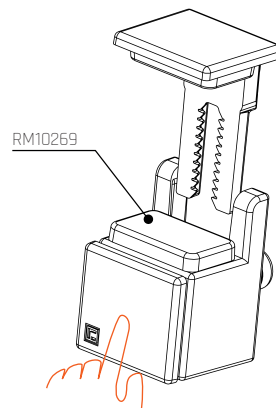

NO TOOLS GLASS SUPPORT / REGGICRISTALLO NO TOOL

ART.	PERNO/PIN	X	
RM10269	5	4-8	1000
RM10369	5	8-12	1000

Materials: PLASTIC/ZAMAK
Materiale: TECNOPLASTICA/ZAMA

Info hawk_05-2022 - IT-EN

Registered
Registrato

Recyclable
Riciclabile

Easy Installation
Montaggio semplificata

Technical details/Caratteristiche tecniche

NO TOOLS GLASS SUPPORT / REGGICRISTALLO NO TOOL

Assembling/Montaggio

Intel Hawk_05-2022 - IT-EN