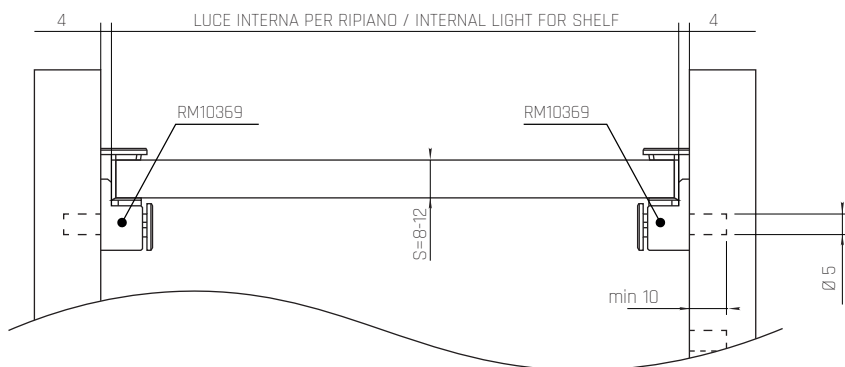

NO TOOLS GLASS SUPPORT / REGGICRISTALLO NO TOOL

ART.	PERNO/PIN	X	
RM10269	5	4-8	1000
RM10369	5	8-12	1000

Materials: PLASTIC/ZAMAK
Materiale: TECNOPLASTICA/ZAMA

Info hawk_05-2022 - IT-EN

Registered
Registrato

Recyclable
Riciclabile

Easy Installation
Montaggio semplificata

Technical details/Caratteristiche tecniche

NO TOOLS GLASS SUPPORT / REGGICRISTALLO NO TOOL

Assembling/Montaggio

Intel Hawk_05-2022 - IT-EN