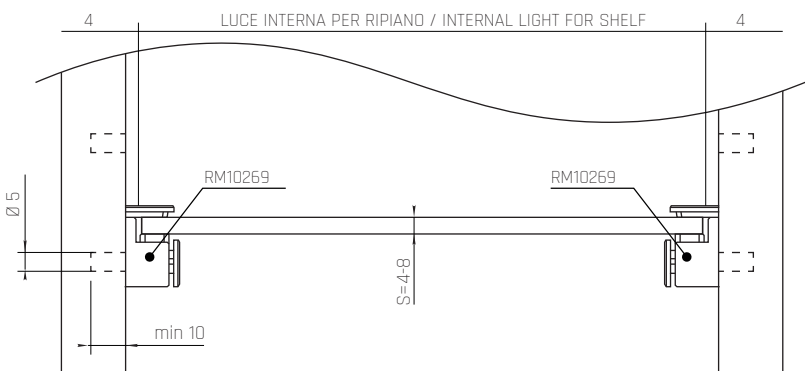

NO TOOLS GLASS SUPPORT / REGGICRISTALLO NO TOOL

ART.	PERNO/PIN	X	
RM10269	5	4-8	1000
RM10369	5	8-12	1000

Materials: PLASTIC/ZAMAK
Materiale: TECNOPLASTICA/ZAMA

Info hawk_05-2022 - IT-EN

Registered
Registrato

Recyclable
Riciclabile

Easy Installation
Montaggio semplificata

Technical details/Caratteristiche tecniche

NO TOOLS GLASS SUPPORT / REGGICRISTALLO NO TOOL

Assembling/Montaggio

Intel Hawk_05-2022 - IT-EN