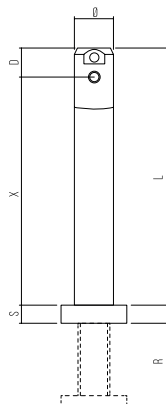

Technical details/Caratteristiche tecniche

ADJUSTABLE LEGS PIEDINI