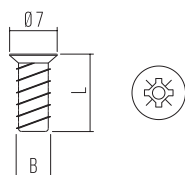

EUROVITI EUROSCREWS

EUROVITI EUROSCREWS

MATERIALE: FERRO
MATERIAL: STEEL

ART.	Ø	L	B	📦
EV3807..	7	10	FL6	5000

FINITURE / FINISHES: **..ZB**